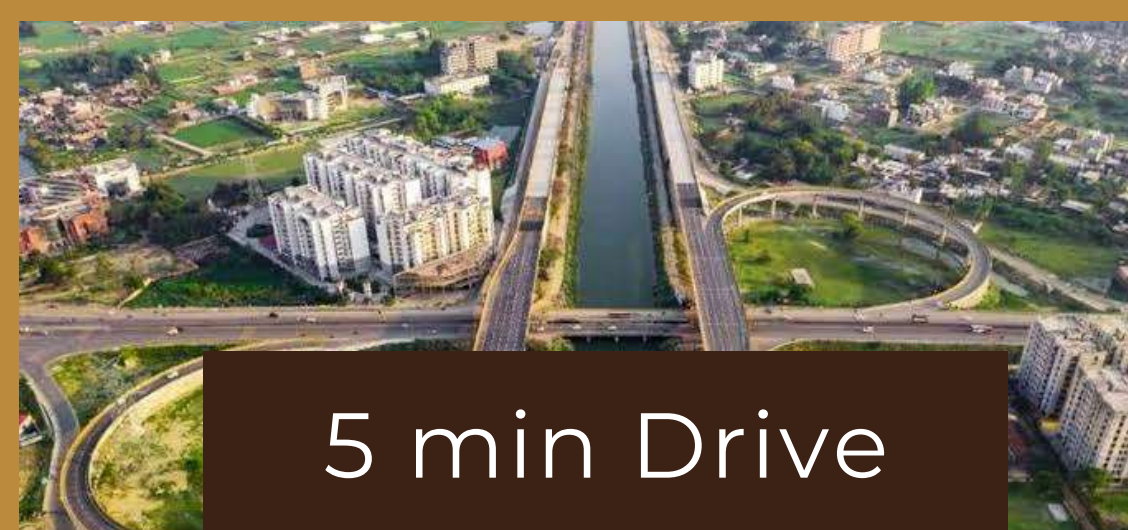

SANSKRITI VIHAR

PHASE 1

15 min Drive

Location Advantage

- Adjacent to Kisaan Path Service Lane
- 2 Minute Drive - Awas Vikas Model Township
- 8 Minute Drive - Wellness City(LDA)
- 5 Minute Drive - IT City(LDA)
- 2 Minute Drive - New Jail Road (NH-56B)
- 8 Minute Drive - Sultanpur Road(NH-56)
- 5 Minute Drive - Purvanchal Expressway(8lane)
- 12 Minute Drive - Raibareilly Road
- 6 Minute Drive - Anoopganj Railway Station
- 7 Minute Drive - Gosaiganj Bazaar
- 10 Minute Drive - Sushant Golf City
- 12 Minute Drive - Awadh Vihaar Yojana
- 12 Minute Drive - Vrindavan Yojana
- 25 Minute Drive - Lucknow Junction(Charbagh)
- 25 Minute Drive - International Airport(Amausi)
- 15 Minute Drive - International Cricket Stadium
- 15 Minute Drive - Medanta Hospital
- 6 Minute Drive - Bus Terminal(ISBT)

5 min Drive

10 min Drive

5 min Drive

15 min Drive

5 min Drive

15 min Drive

10 min Drive

10 min Drive